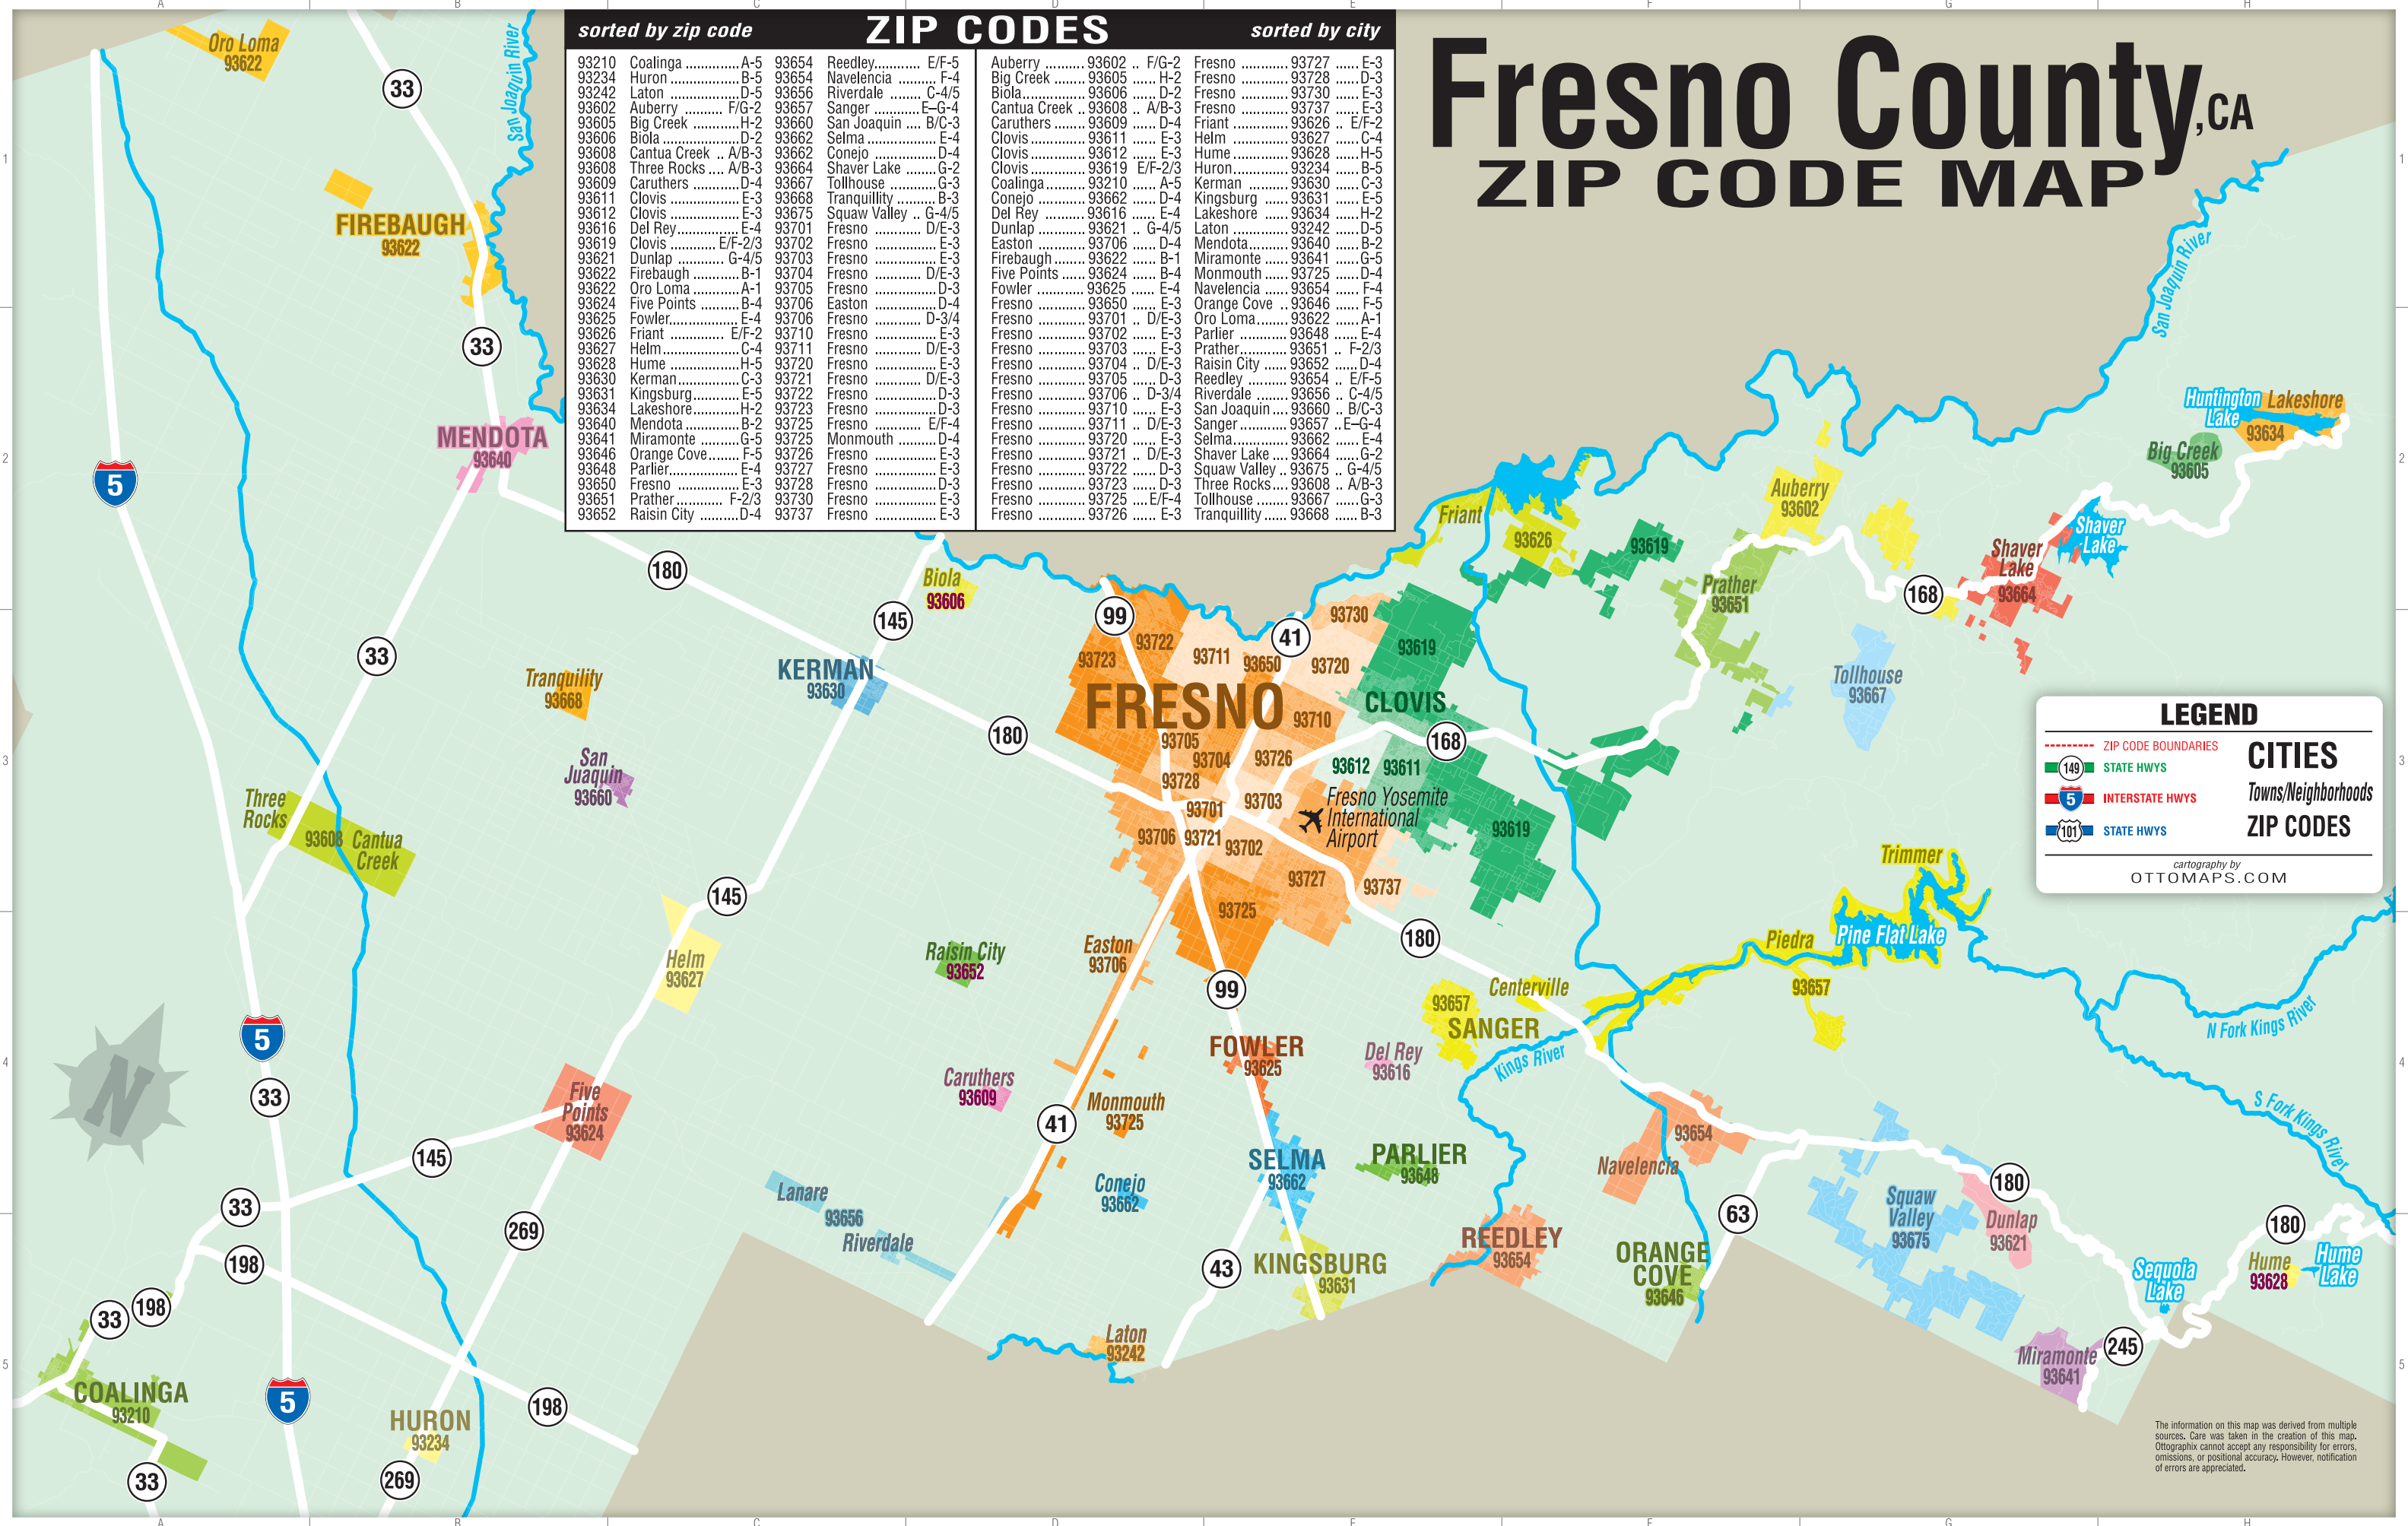

sorted by zip code			ZIP CODES			sorted by city					
93210	Coalinga	A-5	93654	Reedley	E/F-5	Auberry	93602	F/G-2	Fresno	93727	E-3
93234	Huron	B-5	93654	Navalencia	F-4	Big Creek	93605	H-2	Fresno	93728	D-3
93242	Laton	D-5	93656	Riverdale	C-4/5	Biola	93606	D-2	Fresno	93730	E-3
93602	Auberry	F/G-2	93657	Sanger	E-G-4	Cantua Creek	93608	A/B-3	Fresno	93737	E-3
93605	Big Creek	H-2	93660	San Joaquin	B/C-3	Caruthers	93609	D-4	Friant	93626	E/F-2
93606	Biola	D-2	93662	Selma	E-4	Clovis	93611	E-3	Helm	93627	E-C-4
93608	Cantua Creek	A/B-3	93662	Conejo	D-4	Clovis	93612	E-3	Hume	93628	H-5
93608	Three Rocks	A/B-3	93664	Shaver Lake	G-2	Clovis	93619	E/F-2/3	Huron	93234	B-5
93609	Caruthers	D-4	93667	Tollhouse	G-3	Coalinga	93210	A-5	Kerman	93630	C-3
93611	Clovis	E-3	93668	Tranquillity	B-3	Conejo	93662	D-4	Kingsburg	93631	E-5
93612	Clovis	E-3	93675	Squaw Valley	G-4/5	Del Rey	93616	E-4	Lakeshore	93634	H-2
93616	Del Rey	E-4	93701	Fresno	D/E-3	Dunlap	93621	G-4/5	Laton	93242	D-5
93619	Clovis	E/F-2/3	93702	Fresno	E-3	Easton	93706	D-4	Mendota	93640	B-2
93621	Dunlap	G-4/5	93703	Fresno	E-3	Firebaugh	93622	B-1	Miramonte	93641	G-5
93622	Firebaugh	B-1	93704	Fresno	D/E-3	Five Points	93624	B-4	Monmouth	93725	D-4
93622	Oro Loma	A-1	93705	Fresno	D-3	Fowler	93625	E-4	Navalencia	93654	F-4
93624	Five Points	B-4	93706	Easton	D-4	Fresno	93650	E-3	Orange Cove	93646	F-5
93625	Fowler	E-4	93706	Fresno	D-3/4	Fresno	93701	D/E-3	Oro Loma	93622	A-1
93626	Friant	E/F-2	93710	Fresno	E-3	Fresno	93702	E-3	Parlier	93648	E-4
93627	Helm	C-4	93711	Fresno	D/E-3	Fresno	93703	E-3	Prather	93651	F-2/3
93628	Hume	H-5	93720	Fresno	E-3	Fresno	93704	D/E-3	Raisin City	93652	D-4
93630	Kerman	C-3	93721	Fresno	D/E-3	Fresno	93705	D-3	Reedley	93654	E/F-5
93631	Kingsburg	E-5	93722	Fresno	D-3	Fresno	93706	D-3/4	Riverdale	93656	C-4/5
93634	Lakeshore	H-2	93723	Fresno	D-3	Fresno	93710	E-3	San Joaquin	93660	B/C-3
93640	Mendota	B-2	93725	Fresno	E/F-4	Fresno	93711	D/E-3	Sanger	93657	E-G-4
93641	Miramonte	G-5	93725	Monmouth	D-4	Fresno	93720	E-3	Selma	93662	E-4
93646	Orange Cove	F-5	93726	Fresno	E-3	Fresno	93721	D/E-3	Shaver Lake	93664	G-2
93648	Parlier	E-4	93727	Fresno	E-3	Fresno	93722	D-3	Squaw Valley	93675	G-4/5
93650	Fresno	E-3	93728	Fresno	D-3	Fresno	93723	D-3	Three Rocks	93608	A/B-3
93651	Prather	F-2/3	93730	Fresno	E-3	Fresno	93725	E/F-4	Tollhouse	93667	G-3
93652	Raisin City	D-4	93737	Fresno	E-3	Fresno	93726	E-3	Tranquillity	93668	B-3

LEGEND

- ZIP CODE BOUNDARIES
- STATE HWYS (149)
- INTERSTATE HWYS (5)
- STATE HWYS (101)

CITIES

Towns/Neighborhoods

ZIP CODES

cartography by OTTOMAPS.COM