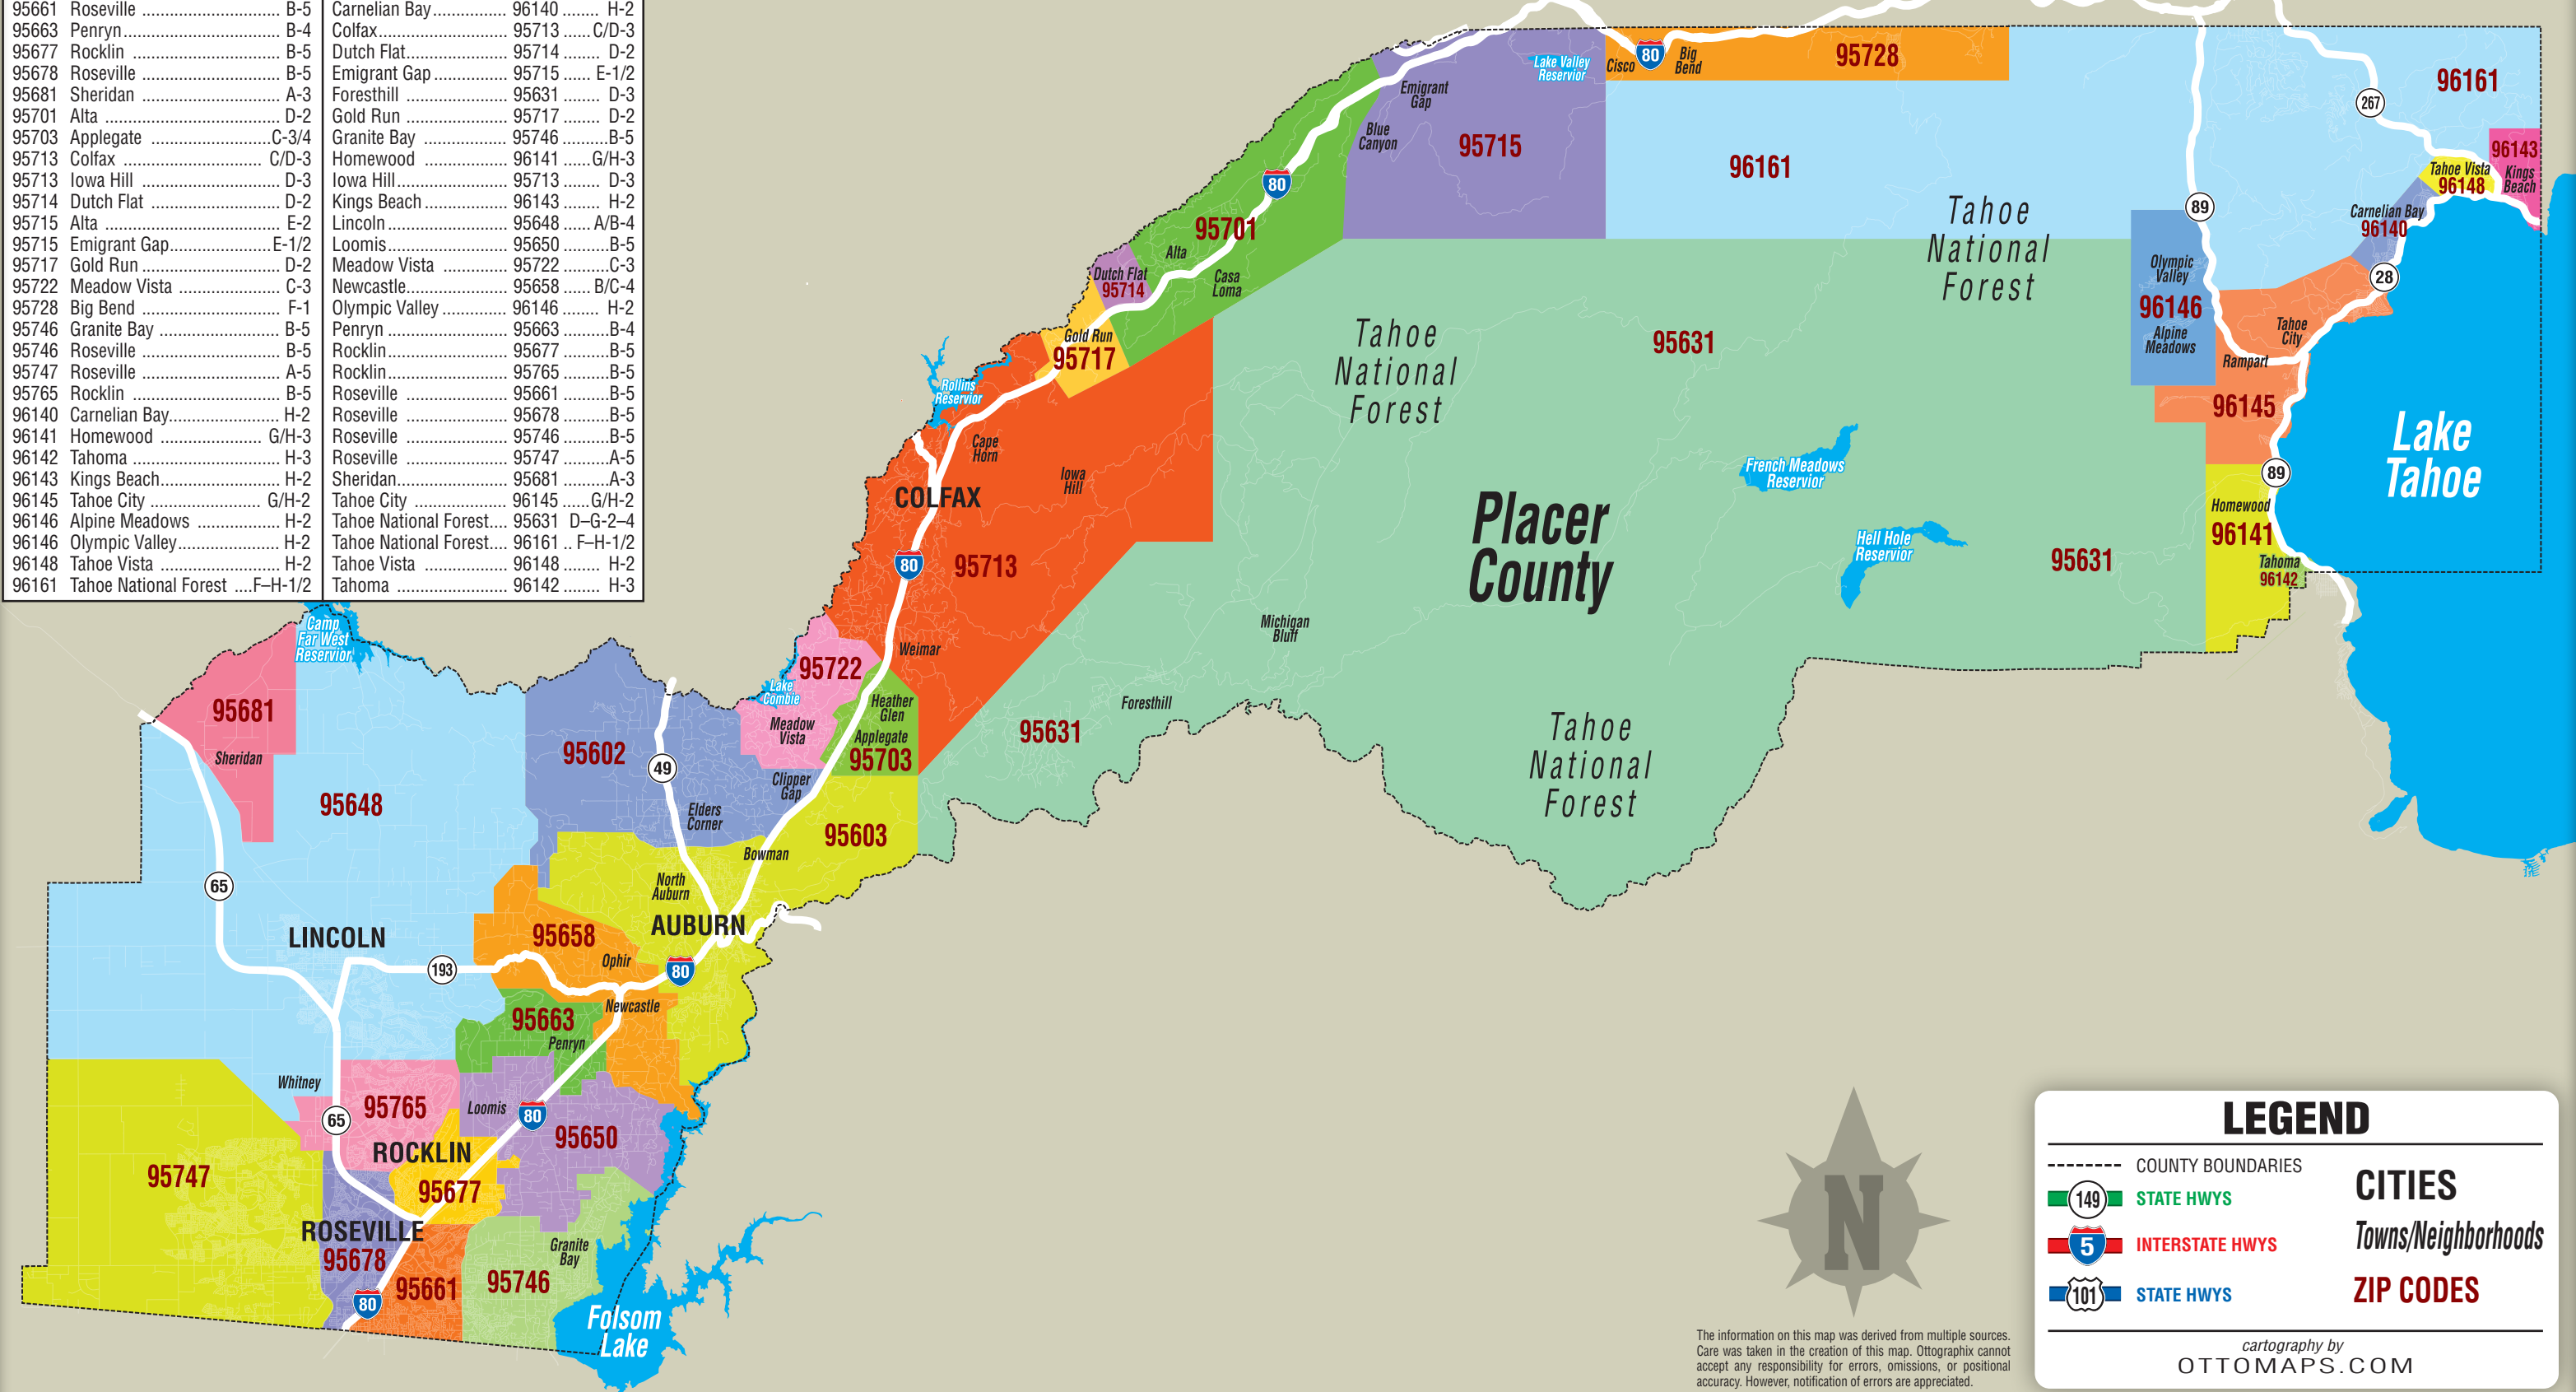

PLACER COUNTY ZIP CODES
sorted by zip code *sorted by city*

95602	Auburn	B-3/4	Alpine Meadows	96146	H-2
95603	Auburn	C-4	Alta	95701	D-2
95631	Foresthill	D-3	Alta	95715	E-2
95631	Tahoe National Forest	D-G-2-4	Applegate	95703	C-3/4
95648	Lincoln	A/B-4	Auburn	95602	B-3/4
95650	Loomis	B-5	Auburn	95603	C-4
95658	Newcastle	B/C-4	Big Bend	95728	F-1
95661	Roseville	B-5	Carmelian Bay	96140	H-2
95663	Penryn	B-4	Colfax	95713	C/D-3
95677	Rocklin	B-5	Dutch Flat	95714	D-2
95678	Roseville	B-5	Emigrant Gap	95715	E-1/2
95681	Sheridan	A-3	Foresthill	95631	D-3
95701	Alta	D-2	Gold Run	95717	D-2
95703	Applegate	C-3/4	Granite Bay	95746	B-5
95713	Colfax	C/D-3	Homewood	96141	G/H-3
95713	Iowa Hill	D-3	Iowa Hill	95713	D-3
95714	Dutch Flat	D-2	Kings Beach	96143	H-2
95715	Alta	E-2	Lincoln	95648	A/B-4
95715	Emigrant Gap	E-1/2	Loomis	95650	B-5
95717	Gold Run	D-2	Meadow Vista	95722	C-3
95722	Meadow Vista	C-3	Newcastle	95658	B/C-4
95728	Big Bend	F-1	Olympic Valley	96146	H-2
95746	Granite Bay	B-5	Penryn	95663	B-4
95746	Roseville	B-5	Rocklin	95677	B-5
95747	Roseville	A-5	Rocklin	95765	B-5
95765	Rocklin	B-5	Roseville	95661	B-5
96140	Carmelian Bay	H-2	Roseville	95678	B-5
96141	Homewood	G/H-3	Roseville	95746	B-5
96142	Tahoma	H-3	Roseville	95747	A-5
96143	Kings Beach	H-2	Sheridan	95681	A-3
96145	Tahoe City	G/H-2	Tahoe City	96145	G/H-2
96146	Alpine Meadows	H-2	Tahoe National Forest	95631	D-G-2-4
96146	Olympic Valley	H-2	Tahoe National Forest	96161	F-H-1/2
96148	Tahoe Vista	H-2	Tahoe Vista	96148	H-2
96161	Tahoe National Forest	F-H-1/2	Tahoma	96142	H-3

Placer County, CA ZIP CODE MAP

The information on this map was derived from multiple sources. Care was taken in the creation of this map. Ottomaps cannot accept any responsibility for errors, omissions, or positional accuracy. However, notification of errors are appreciated.

LEGEND

	COUNTY BOUNDARIES			CITIES
	STATE HWYS		INTERSTATE HWYS	Towns/Neighborhoods
	STATE HWYS			ZIP CODES

cartography by
OTTOMAPS.COM